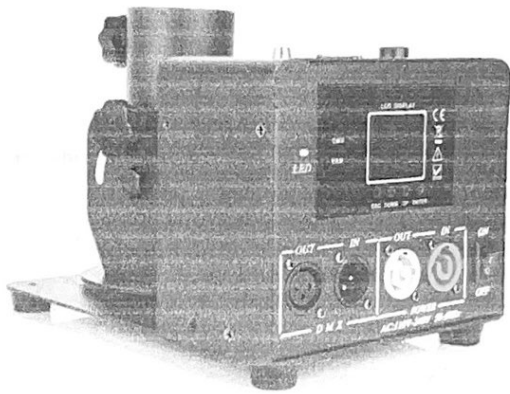

BATTERY SINGLE SHOT STREAMER MACHINE
USER MANUAL

FC RoHS CE